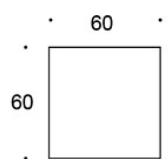

### WEIGHT:

**60x60 tabletop, h: 72 cm** = 15.2 kg

**60x60 tabletop, h: 90 cm** = 16 kg

**60x60 tabletop, h: 105 cm** = 21.2 kg

**80x80 tabletop, h: 72 cm** = 20.3 kg

**80x80 tabletop, h: 90 cm** = 21.1 kg

**80x80 tabletop, h: 105 cm** = 30 kg

**∅ 60 tabletop, h: 72 cm** = 14.8 kg

**∅ 60 tabletop, h: 90 cm** = 15.6 kg

**∅ 60 tabletop, h: 105 cm** = 20.8 kg

**∅ 70 tabletop, h: 72 cm** = 15.2 kg

**∅ 70 tabletop, h: 90 cm** = 16 kg

**∅ 70 tabletop, h: 105 cm** = 20.8 kg

**∅ 85 tabletop, h: 72 cm** = 18.7 kg

**∅ 85 tabletop, h: 90 cm** = 19.5 kg

**∅ 85 tabletop, h: 105 cm** = 24.7 kg

---

### DIMENSIONS:

**Leg tube:** 50x50 mm

Dimensional drawing:

499CB6060/52  
499CB6060/72  
499CB6060/90  
499CB6060/105

499CB6060Q/52  
499CB6060Q/72  
499CB6060Q/90  
499CB6060Q/105

499CB8080/52  
499CB8080/72  
499CB8080/90  
499CB8080/105