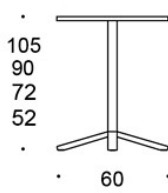

499CBY60/52
499CBY60/72
499CBY60/90
499CBY60/105

499CBY70/52
499CBY70/72
499CBY70/90
499CBY70/105

499CBY85/52
499CBY85/72
499CBY85/90
499CBY85/105

499CBY105/52
499CBY105/72
499CBY105/90
499CBY105/105