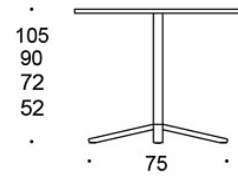

### WEIGHT:

**60x60 tabletop, h: 72 cm** = 15.2 kg

**60x60 tabletop, h: 90 cm** = 16 kg

**60x60 tabletop, h: 105 cm** = 21.2 kg

**80x80 tabletop, h: 72 cm** = 20.3 kg

**80x80 tabletop, h: 90 cm** = 21.1 kg

**80x80 tabletop, h: 105 cm** = 30 kg

**∅ 60 tabletop, h: 72 cm** = 14.8 kg

**∅ 60 tabletop, h: 90 cm** = 15.6 kg

**∅ 60 tabletop, h: 105 cm** = 20.8 kg

**∅ 70 tabletop, h: 72 cm** = 15.2 kg

**∅ 70 tabletop, h: 90 cm** = 16 kg

**∅ 70 tabletop, h: 105 cm** = 20.8 kg

**∅ 85 tabletop, h: 72 cm** = 18.7 kg

**∅ 85 tabletop, h: 90 cm** = 19.5 kg

**∅ 85 tabletop, h: 105 cm** = 24.7 kg

---

### DIMENSIONS:

**Leg tube:** 50x50 mm

Dimensional drawing:

499CB6060/52  
499CB6060/72  
499CB6060/90  
499CB6060/105

499CB6060Q/52  
499CB6060Q/72  
499CB6060Q/90  
499CB6060Q/105

499CB8080/52  
499CB8080/72  
499CB8080/90  
499CB8080/105