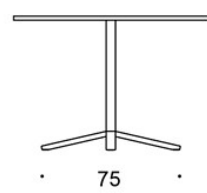

499CBY60/52
499CBY60/72
499CBY60/90
499CBY60/105

499CBY70/52
499CBY70/72
499CBY70/90
499CBY70/105

499CBY85/52
499CBY85/72
499CBY85/90
499CBY85/105

499CBY105/52
499CBY105/72
499CBY105/90
499CBY105/105