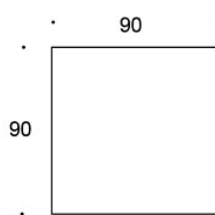

Dimensional drawing:

499CB6060/52
499CB6060/72
499CB6060/90
499CB6060/105

499CB6060Q/52
499CB6060Q/72
499CB6060Q/90
499CB6060Q/105

499CB8080/52
499CB8080/72
499CB8080/90
499CB8080/105

499CB8080Q/52
499CB8080Q/72
499CB8080Q/90
499CB8080Q/105

499CB9090/52
499CB9090/72
499CB9090/90
499CB9090/105

499CB9090Q/52
499CB9090Q/72
499CB9090Q/90
499CB9090Q/105