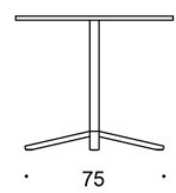

499CBY60/52
499CBY60/72
499CBY60/90
499CBY60/105

499CBY70/52
499CBY70/72
499CBY70/90
499CBY70/105

499CBY85/52
499CBY85/72
499CBY85/90
499CBY85/105

499CBY105/52
499CBY105/72
499CBY105/90
499CBY105/105