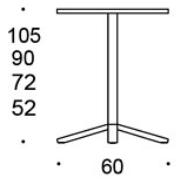

### PRODUCT CODE NUMBER:

**499CB/52** = height 52 cm

**499CB/72** = height 72 cm

**499CB/90** = height 90 cm

**499CB/105** = height 105 cm

---

**80x80 tabletop, h: 105 cm** = 30 kg

**∅ 60 tabletop, h: 72 cm** = 14.8 kg

**∅ 60 tabletop, h: 90 cm** = 15.6 kg

**∅ 60 tabletop, h: 105 cm** = 20.8 kg

**∅ 70 tabletop, h: 72 cm** = 15.2 kg

**∅ 70 tabletop, h: 90 cm** = 16 kg

**∅ 70 tabletop, h: 105 cm** = 20.8 kg

**∅ 85 tabletop, h: 72 cm** = 18.7 kg

**∅ 85 tabletop, h: 90 cm** = 19.5 kg

**∅ 85 tabletop, h: 105 cm** = 24.7 kg

---

### DIMENSIONS:

**Leg tube:** 50x50 mm

Dimensional drawing:

499CB6060/52  
499CB6060/72  
499CB6060/90  
499CB6060/105

499CB6060Q/52  
499CB6060Q/72  
499CB6060Q/90  
499CB6060Q/105

499CB8080/52  
499CB8080/72  
499CB8080/90  
499CB8080/105