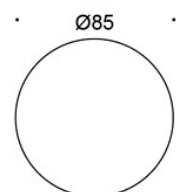

499CBY60/52
499CBY60/72
499CBY60/90
499CBY60/105

499CBY70/52
499CBY70/72
499CBY70/90
499CBY70/105

499CBY85/52
499CBY85/72
499CBY85/90
499CBY85/105

499CBY105/52
499CBY105/72
499CBY105/90
499CBY105/105