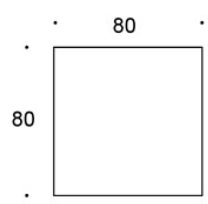

Dimensional drawing:

499CB6060/52
499CB6060/72
499CB6060/90
499CB6060/105

499CB6060Q/52
499CB6060Q/72
499CB6060Q/90
499CB6060Q/105

499CB8080/52
499CB8080/72
499CB8080/90
499CB8080/105

499CB8080Q/52
499CB8080Q/72
499CB8080Q/90
499CB8080Q/105

499CB9090/52
499CB9090/72
499CB9090/90
499CB9090/105

499CB9090Q/52
499CB9090Q/72
499CB9090Q/90
499CB9090Q/105