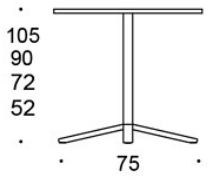

### WEIGHT:

**60x60 tabletop, h: 72 cm** = 15.2 kg

**60x60 tabletop, h: 90 cm** = 16 kg

**60x60 tabletop, h: 105 cm** = 21.2 kg

**80x80 tabletop, h: 72 cm** = 20.3 kg

**80x80 tabletop, h: 90 cm** = 21.1 kg

**80x80 tabletop, h: 105 cm** = 30 kg

**∅ 60 tabletop, h: 72 cm** = 14.8 kg

**∅ 60 tabletop, h: 90 cm** = 15.6 kg

**∅ 60 tabletop, h: 105 cm** = 20.8 kg

**∅ 70 tabletop, h: 72 cm** = 15.2 kg

**∅ 70 tabletop, h: 90 cm** = 16 kg

**∅ 70 tabletop, h: 105 cm** = 20.8 kg

**∅ 85 tabletop, h: 72 cm** = 18.7 kg

**∅ 85 tabletop, h: 90 cm** = 19.5 kg

**∅ 85 tabletop, h: 105 cm** = 24.7 kg

---

### DIMENSIONS:

**Leg tube:** 50x50 mm

Dimensional drawing:

499CB6060/52  
499CB6060/72  
499CB6060/90  
499CB6060/105

499CB6060Q/52  
499CB6060Q/72  
499CB6060Q/90  
499CB6060Q/105

499CB8080/52  
499CB8080/72  
499CB8080/90  
499CB8080/105